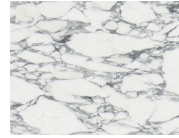

Tassilo

Edition No. 3-07 Range Hood

Rounded edges streamline the Tassilo Hood, enhancing its quiet presence. A deep concave shadow line above the rim can feature a metal accent rod, highlighting the stone's bottom edge or remain unembellished. The simple wedge shape allows cabinets to meet the hood impeccably.

Shown in Arabescato Corchia with Burnished Brass.

Available in standard widths to accommodate 36", 48", and 60" ranges sizes; variable heights.

STONE

ARABESCATO
CORCHIA

BELGIAN
BLUESTONE

BIANCO
PERLINO

CALACATTA
VIOLETTE

NATURAL
BRASS

BLACKENED
BRASS

BURNISHED
BRASS

Stone available in polished, honed, antiqued, and light sandblasted.