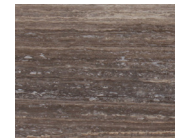

Shown in Arabescato Corchia with Burnished Brass.

Available in standard widths to accommodate 36", 48", and 60" ranges sizes; variable heights.

STONE

ARABESCATO
CORCHIA

BELGIAN
BLUESTONE

BIANCO
PERLINO

CALACATTA
VIOLETTE

CAPPADOCIA

CEPPO
DIGRE

FRENCH
VANILLA

LILAC

LUANA

NERO
MARQUINA

PICASSO

PIETRA
DI CARDOSO

ROMAN OCEAN
TRAVERTINE

ROUGE
DE FRANCE

TITANIUM
TRAVERTINE

VERDE
LEVANTO

WHITE
CARRARA

METAL (OPTIONAL)

BRONZE

POLISHED
NICKEL

NATURAL
BRASS

BLACKENED
BRASS

BURNISHED
BRASS

Stone available in polished, honed, antiqued, and light sandblasted.