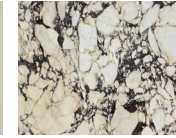

Tassilo

Edition No. 3-07 Range Hood

Rounded edges streamline the Tassilo Hood, enhancing its quiet presence. A deep concave shadow line above the rim can feature a metal accent rod, highlighting the stone's bottom edge or remain unembellished. The simple wedge shape allows cabinets to meet the hood impeccably.

Shown in Arabescato Corchia with Burnished Brass.

Available in standard widths to accommodate 36", 48", and 60" ranges sizes; variable heights.

STONE

ARABESCATO
CORCHIA

BELGIAN
BLUESTONE

BIANCO
PERLINO

CALACATTA
VIOLETTE

CAPPADOCIA

CEPPO
DIGRE

FRENCH
VANILLA

LILAC

LUANA

NERO
MARQUINA

PICASSO

PIETRA
DI CARDOSO

NATURAL
BRASS

BLACKENED
BRASS

BURNISHED
BRASS

Stone available in polished, honed, antiqued, and light sandblasted.