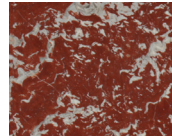

Shown in Arabescato Corchia with Burnished Brass. Also available without towel bar. Plumbing fixtures not included.

Available in 30-inch or 36-inch widths.

STONE

ARABESCATO
CORCHIA

BELGIAN
BLUESTONE

BIANCO
PERLINO

CALACATTA
VIOLETTE

CAPPADOCIA

CEPPO
DIGRE

FRENCH
VANILLA

LILAC

LUANA

NERO
MARQUINA

PICASSO

PIETRA
DI CARDOSO

ROMAN OCEAN
TRAVERTINE

ROUGE
DE FRANCE

TITANIUM
TRAVERTINE

VERDE
LEVANTO

WHITE
CARRARA

METAL (OPTIONAL)

BRONZE

POLISHED
NICKEL

NATURAL
BRASS

BLACKENED
BRASS

BURNISHED
BRASS

Stone available in polished, honed, antiqued, and light sandblasted.