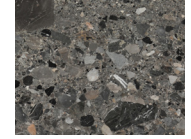

Tassilo

Edition No. 3-07 Apron Sink

A curving expanse of stone caps the clean, front plane of our Tassilo Apron Sink. Inset below counter level, a recessed deck supports the fixtures while maintaining a clean, dry surround for the deep, single basin. An optional solid brass towel bar follows the concave shape at the top edge, emphasizing the distinct geometry of this elegant piece.

Shown in Arabescato Corchia with Burnished Brass. Also available without towel bar. Plumbing fixtures not included.

Available in 30-inch or 36-inch widths.

STONE

ARABESCATO
CORCHIA

BELGIAN
BLUESTONE

BIANCO
PERLINO

CALACATTA
VIOLETTE

CAPPADOCIA

CEPPO
DIGRE

FRENCH
VANILLA

LILAC

LUANA

NERO
MARQUINA

PICASSO

POLISHED
NICKEL

NATURAL
BRASS

BLACKENED
BRASS

BURNISHED
BRASS

Stone available in polished, honed, antiqued, and light sandblasted.