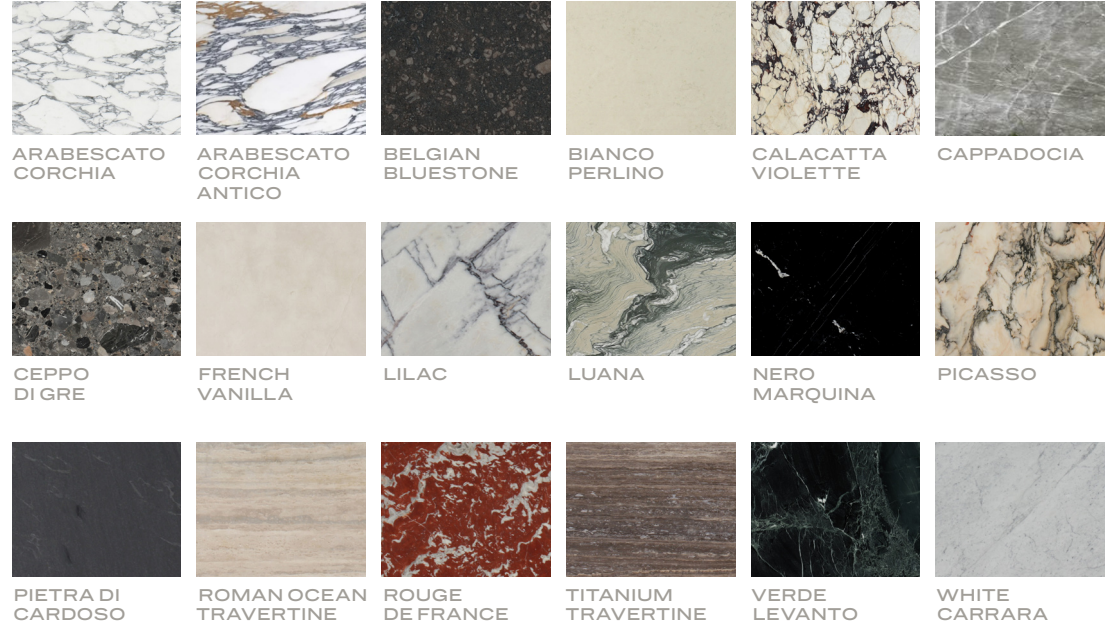

Sebastian

Edition No. 2-05 Pedestal

The Sebastian Pedestal Sink is inspired by 1930s Art Deco Paris. With its sculptural silhouette, inlaid metal filet, and integrated towel bars, this sink can be paired in a primary bath or play the lead in a glamorous powder room.

	30"	42"
OVERALL WIDTH (A1)	35" 90 cm	47" 120 cm
STONE WIDTH (A2)	30" 76 cm	42" 106 cm
HEIGHT (B)	35" 90 cm	35" 90 cm
DEPTH (C)	21" 54 cm	21" 54 cm
WEIGHT	321 lb 145.5 kg	431 lb 195.5 kg

STONE

METAL (OPTIONAL)

Stone available in polished, honed, antiqued, and sandblasted & brushed.

Note: Plumbing fixtures not included.