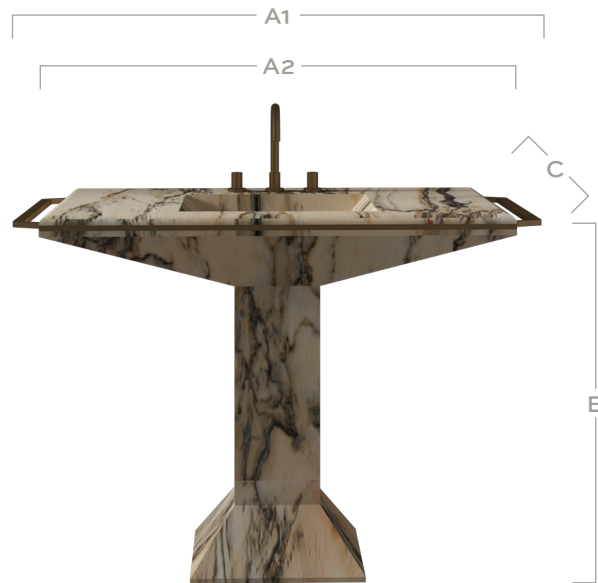

Sebastian

Edition No. 2-05 Pedestal

The Sebastian Pedestal Sink is inspired by 1930s Art Deco Paris. With its sculptural silhouette, inlaid metal filet, and integrated towel bars, this sink can be paired in a primary bath or play the lead in a glamorous powder room.

Front View

	30"	42"
OVERALL WIDTH (A1)	35" 90 cm	47" 120 cm
STONE WIDTH (A2)	30" 76 cm	42" 106 cm
HEIGHT (B)	35" 90 cm	35" 90 cm
DEPTH (C)	21" 54 cm	21" 54 cm
WEIGHT	321 lb 145.5 kg	431 lb 195.5 kg

STONE