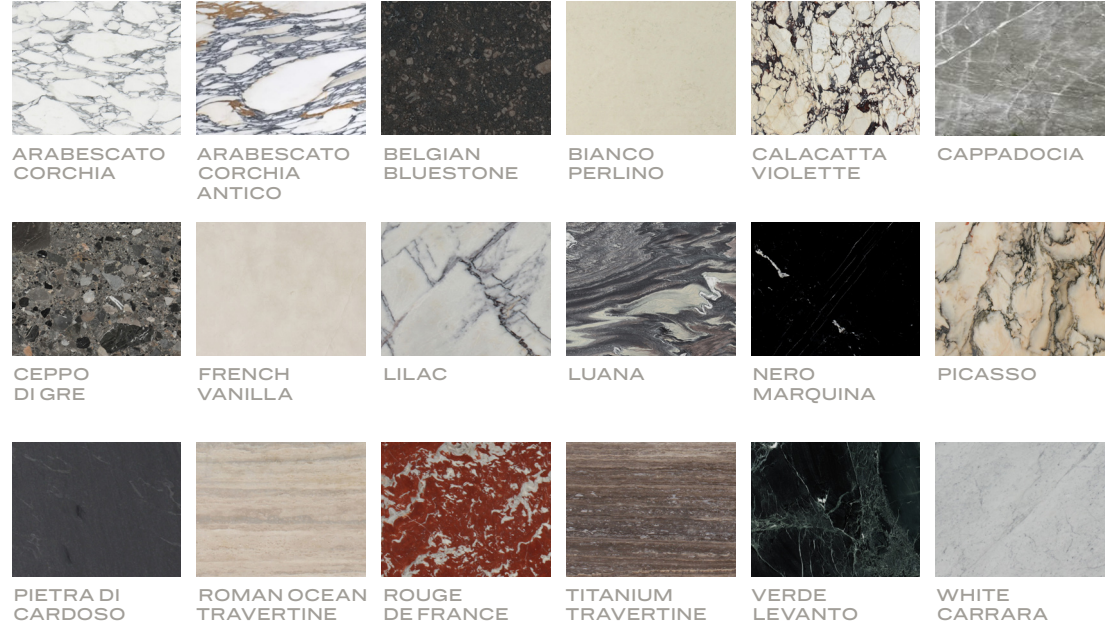

Sebastian

Edition No. 2-05 Vanity

Sophisticated intersections and textural variety define the Sebastian Vanity, in which metal and stone are combined with dazzling bravura. It's a showstopper for a primary bath or a lavish powder room.

Patent pending.

Front View

	42"
OVERALL WIDTH (A1)	47" 120 cm
STONE WIDTH (A2)	42" 106 cm
HEIGHT (B)	35" 90 cm
DEPTH (C)	22" 56 cm
WEIGHT	556 lb 252 kg

STONE

METAL (OPTIONAL)

Stone available in polished, honed, antiqued, and sandblasted & brushed.