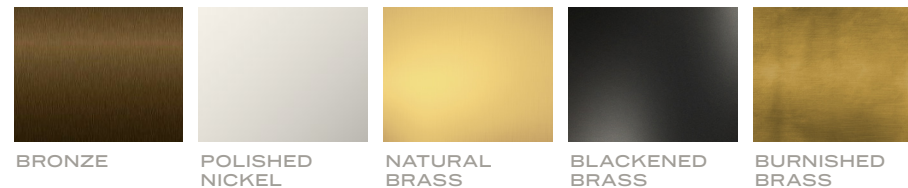

METAL (OPTIONAL)

Stone available in polished, honed, antiqued, and sandblasted & brushed.

Note: Plumbing fixtures not included.

Natural stone's unique variations are inherent to its beauty. Images shown are illustrative for general reference; delivered materials will have variations.