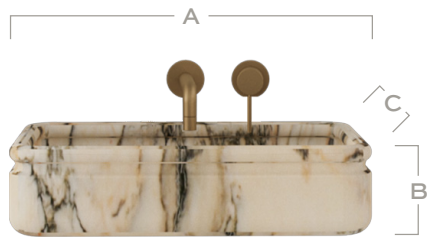

Tassilo

Edition No. 2-07 Vessel

A rectangular shape and right angles ground the Tassilo Vessel, while its tubular rim, deep reveal, and softly rounded edges create a sense of history, as though the piece were tempered by the effects of time.

Front View

STONE

ARABESCATO
CORCHIA

ARABESCATO
CORCHIA
ANTICO

BELGIAN
BLUESTONE

BIANCO
PERLINO

CALACATTA
VIOLETTE

CAPPADOCIA

ROUGE
DE FRANCE

TITANIUM
TRAVERTINE

VERDE
LEVANTO

WHITE
CARRARA

Stone available in polished, honed, antiqued, and sandblasted & brushed.

Note: Plumbing fixtures not included.

20"	
WIDTH (A)	21" 53 cm
HEIGHT (B)	6" 15 cm
DEPTH (C)	15" 38 cm
WEIGHT	77 lb 35 kg