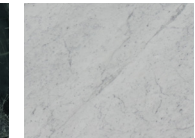

Front View

STONE

ARABESCATO
CORCHIA

ARABESCATO
CORCHIA
ANTICO

BELGIAN
BLUESTONE

BIANCO
PERLINO

CALACATTA
VIOLETTE

CAPPADOCIA

CEPPO
DI GRE

FRENCH
VANILLA

LILAC

LUANA

NERO
MARQUINA

PICASSO

PIETRA DI
CARDOSO

ROMAN OCEAN
TRAVERTINE

ROUGE
DE FRANCE

TITANIUM
TRAVERTINE

VERDE
LEVANTO

WHITE
CARRARA

Stone available in polished, honed, antiqued, and sandblasted & brushed.

Note: Plumbing fixtures not included.

20"	
WIDTH (A)	21" 53 cm
HEIGHT (B)	6" 15 cm
DEPTH (C)	15" 38 cm
WEIGHT	77 lb 35 kg