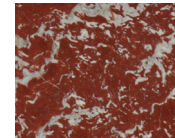

Front View

STONE

ARABESCATO
CORCHIA

ARABESCATO
CORCHIA
ANTICO

BELGIAN
BLUESTONE

BIANCO
PERLINO

CALACATTA
VIOLETTE

CAPPADOCIA

CEPPO
DI GRE

FRENCH
VANILLA

LILAC

LUANA

NERO
MARQUINA

PICASSO

PIETRA DI
CARDOSO

ROMAN OCEAN
TRAVERTINE

ROUGE
DE FRANCE

TITANIUM
TRAVERTINE

VERDE
LEVANTO

WHITE
CARRARA

Stone available in polished, honed, antiqued, and sandblasted & brushed.

Note: Plumbing fixtures not included.

20"	
WIDTH (A)	21" 53 cm
HEIGHT (B)	6" 15 cm
DEPTH (C)	15" 38 cm
WEIGHT	77 lb 35 kg