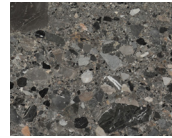

Tassilo

Edition No. 2-07 Vessel

A rectangular shape and right angles ground the Tassilo Vessel, while its tubular rim, deep reveal, and softly rounded edges create a sense of history, as though the piece were tempered by the effects of time.

Front View

STONE

ARABESCATO
CORCHIA

ARABESCATO
CORCHIA
ANTICO

BELGIAN
BLUESTONE

BIANCO
PERLINO

CALACATTA
VIOLETTE

CAPPADOCIA

CEPPO
DI GRE

FRENCH
VANILLA

LILAC

LUANA

NERO
MARQUINA

PICASSO

PIETRA DI
CARDOSO

ROMAN OCEAN
TRAVERTINE

ROUGE
DE FRANCE

TITANIUM
TRAVERTINE

VERDE
LEVANTO

WHITE
CARRARA

Stone available in polished, honed, antiqued, and sandblasted & brushed.

Note: Plumbing fixtures not included.

20"	
WIDTH (A)	21" 53 cm
HEIGHT (B)	6" 15 cm
DEPTH (C)	15" 38 cm
WEIGHT	77 lb 35 kg