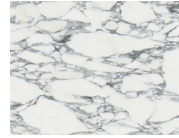

Tassilo

Edition No. 2-07 Vessel

A rectangular shape and right angles ground the Tassilo Vessel, while its tubular rim, deep reveal, and softly rounded edges create a sense of history, as though the piece were tempered by the effects of time.

Front View

STONE

ARABESCATO
CORCHIA

ARABESCATO
CORCHIA
ANTICO

BELGIAN
BLUESTONE

BIANCO
PERLINO

CALACATTA
VIOLETTE

CAPPADOCIA