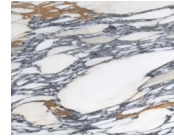

Tassilo

Edition No. 2-07 Vessel

A rectangular shape and right angles ground the Tassilo Vessel, while its tubular rim, deep reveal, and softly rounded edges create a sense of history, as though the piece were tempered by the effects of time.

Front View

STONE

ARABESCATO
CORCHIA

ARABESCATO
CORCHIA
ANTICO

BELGIAN
BLUESTONE

BIANCO
PERLINO

CALACATTA
VIOLETTE

CAPPADOCIA

ROUGE
DE FRANCE

TITANIUM
TRAVERTINE

VERDE
LEVANTO

WHITE
CARRARA

Stone available in polished, honed, antiqued, and sandblasted & brushed.

Note: Plumbing fixtures not included.

20"	
WIDTH (A)	21" 53 cm
HEIGHT (B)	6" 15 cm
DEPTH (C)	15" 38 cm
WEIGHT	77 lb 35 kg