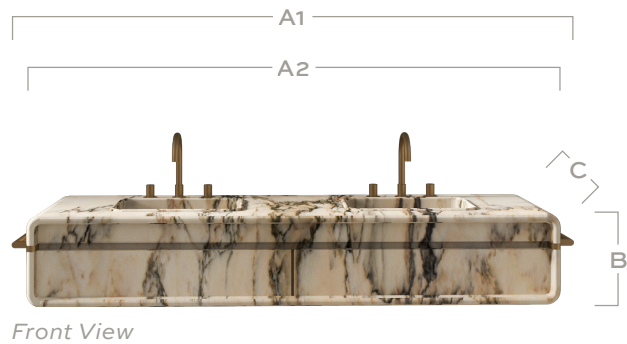

# Tassilo

Edition No. 2-07 Wall Mount Double Vanity

The Tassilo Wall Mount Double Vanity is complete with three integrated drawers. A ribbon of metal that extends into subtle towel bars bisects this grand piece, capping it with an element of surprise. ADA-compliant.

*Patent pending.*

Front View

84"	
OVERALL WIDTH (A1)	89" 227 cm
STONE WIDTH (A2)	83" 212 cm
HEIGHT (B)	15" 37 cm
DEPTH (C)	22" 55 cm
WEIGHT	699 lb 317 kg