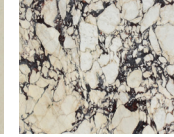

## STONE

ARABESCATO CORCHIA

ARABESCATO CORCHIA ANTICO

BELGIAN BLUESTONE

BIANCO PERLINO

CALACATTA VIOLETTE

CAPPADOCIA

CEPPO DI GRE

FRENCH VANILLA

LILAC

LUANA

NERO MARQUINA

PICASSO

PIETRA DI CARDOSO

ROMAN OCEAN TRAVERTINE

ROUGE DE FRANCE

## METAL

BRONZE

POLISHED NICKEL

NATURAL BRASS

BLACKENED BRASS

BURNISHED BRASS

Stone available in polished, honed, antiqued, and sandblasted & brushed.

Note: Plumbing fixtures not included.