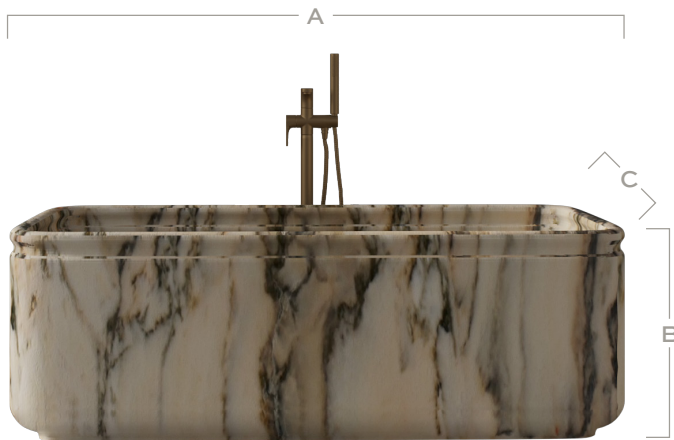

# Tassilo

Edition No. 2-07 Tub

Rounded edges soften the rectilinear Tassilo Tub without diminishing its powerful presence. With thoughtful details including a reveal below the rim, recessed base, and ergonomic interior, this tub is designed for a true respite.

*Patent pending.*

Front View

	66"	72"
WIDTH (A)	66" 168 cm	72" 182 cm
HEIGHT (B)	22" 56 cm	22" 56 cm
DEPTH (C)	33" 84 cm	33" 84 cm
INTERIOR HEIGHT	19" 48 cm	19" 48 cm
WEIGHT	1,279 lb 580 kg	1,400 lb 635 kg