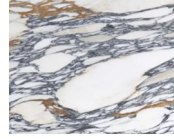

# Tassilo

Edition No. 2-07 Tub

Rounded edges soften the rectilinear Tassilo Tub without diminishing its powerful presence. With thoughtful details including a reveal below the rim, recessed base, and ergonomic interior, this tub is designed for a true respite.

## STONE

ARABESCATO CORCHIA

ARABESCATO CORCHIA ANTICO

BELGIAN BLUESTONE

BIANCO PERLINO

CALACATTA VIOLETTE

CAPPADOCIA

CEPPO DI GRE

TITANIUM TRAVERTINE

VERDE LEVANTO

WHITE CARRARA

Stone available in polished, honed, antiqued, and sandblasted & brushed.

Note: Plumbing fixtures not included.

Natural stone's unique variations are inherent to its beauty. Images shown are illustrative for general reference; delivered materials will have variations.