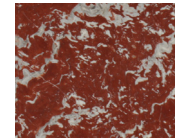

## STONE

ARABESCATO  
CORCHIA

ARABESCATO  
CORCHIA  
ANTICO

BELGIAN  
BLUESTONE

BIANCO  
PERLINO

CALACATTA  
VIOLETTE

CAPPADOCIA

CEPPO  
DI GRE

FRENCH  
VANILLA

LILAC

LUANA

NERO  
MARQUINA

PICASSO

PIETRA DI  
CARDOSO

ROMAN OCEAN  
TRAVERTINE

ROUGE  
DE FRANCE

TITANIUM  
TRAVERTINE

VERDE  
LEVANTO

WHITE  
CARRARA

Stone available in polished, honed, antiqued, and sandblasted & brushed.

Note: Plumbing fixtures not included.

Natural stone's unique variations are inherent to its beauty. Images shown are illustrative for general reference; delivered materials will have variations.