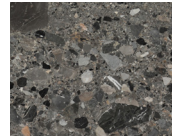

## STONE

ARABESCATO  
CORCHIA

ARABESCATO  
CORCHIA  
ANTICO

BELGIAN  
BLUESTONE

BIANCO  
PERLINO

CALACATTA  
VIOLETTE

CAPPADOCIA

CEPPO  
DI GRE

TITANIUM  
TRAVERTINE

VERDE  
LEVANTO

WHITE  
CARRARA

Stone available in polished, honed, antiqued, and sandblasted & brushed.

Note: Plumbing fixtures not included.

Natural stone's unique variations are inherent to its beauty. Images shown are illustrative for general reference; delivered materials will have variations.