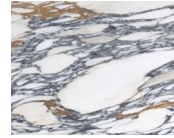

# Capella

Edition No. 2-10 Vessel

A basin drawn from ancient times, the petite Capella Vessel invites contemplation, and with its sensuous curvature, ignites the sense of touch.

*Patent pending.*

Front View

## STONE

ARABESCATO  
CORCHIA

ARABESCATO  
CORCHIA  
ANTICO

BELGIAN  
BLUESTONE

BIANCO  
PERLINO

CALACATTA  
VIOLETTE

CAPPADOCIA

CEPPO  
DI GRE

TITANIUM  
TRAVERTINE

VERDE  
LEVANTO

WHITE  
CARRARA

Stone available in polished, honed, antiqued, and sandblasted & brushed.

Note: Plumbing fixtures not included.

Natural stone's unique variations are inherent to its beauty. Images shown are illustrative for general reference; delivered materials will have variations.