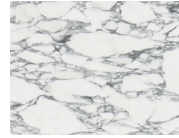

# Capella

Edition No. 2-10 Vessel

A basin drawn from ancient times, the petite Capella Vessel invites contemplation, and with its sensuous curvature, ignites the sense of touch.

*Patent pending.*

Front View

## STONE

ARABESCATO  
CORCHIA

ARABESCATO  
CORCHIA  
ANTICO

BELGIAN  
BLUESTONE

BIANCO  
PERLINO

CALACATTA  
VIOLETTE

CAPPADOCIA

CEPPO  
DI GRE

TITANIUM  
TRAVERTINE

VERDE  
LEVANTO

WHITE  
CARRARA

Stone available in polished, honed, antiqued, and sandblasted & brushed.

Note: Plumbing fixtures not included.

Natural stone's unique variations are inherent to its beauty. Images shown are illustrative for general reference; delivered materials will have variations.