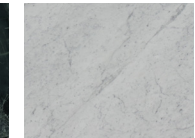

## STONE

ARABESCATO  
CORCHIA

ARABESCATO  
CORCHIA  
ANTICO

BELGIAN  
BLUESTONE

BIANCO  
PERLINO

CALACATTA  
VIOLETTE

CAPPADOCIA

CEPPO  
DI GRE

FRENCH  
VANILLA

LILAC

LUANA

NERO  
MARQUINA

PICASSO

PIETRA DI  
CARDOSO

ROMAN OCEAN  
TRAVERTINE

ROUGE  
DE FRANCE

TITANIUM  
TRAVERTINE

VERDE  
LEVANTO

WHITE  
CARRARA

Stone available in polished, honed, antiqued, and sandblasted & brushed.

Note: Plumbing fixtures not included.

Natural stone's unique variations are inherent to its beauty. Images shown are illustrative for general reference; delivered materials will have variations.