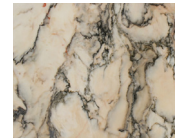

Interiors are finished in solid walnut with dovetailed drawers and soft-close hardware.

Solid Brass accents, available in a variety of finishes.

Shown in Arabescato Corchia with Burnished Brass. Plumbing fixtures not included.

BELGIAN BLUESTONE

BIANCO PERLINO

CALACATTA VIOLETTE

CAPPADOCIA

CEPPO DI GRE

FRENCH VANILLA

LILAC

LUANA

NERO MARQUINA

PICASSO

PIETRA DI CARDOSO

ROMAN OCEAN TRAVERTINE

ROUGE DE FRANCE

TITANIUM TRAVERTINE

VERDE LEVANTO

WHITE CARRARA

METAL

BRONZE

POLISHED NICKEL

NATURAL BRASS

BLACKENED BRASS

BURNISHED BRASS

Stone available in polished, honed, antiqued, and sandblasted & brushed.

Natural stone's unique variations are inherent to its beauty. Images shown are illustrative for general reference; delivered materials will have variations.