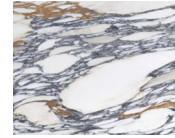

Interiors are finished in solid walnut with dovetailed drawers and soft-close hardware.

Solid Brass accents, available in a variety of finishes.

Shown in Arabescato Corchia with Burnished Brass. Plumbing fixtures not included.

36-inch height as standard. Configurable with multiple cabinet types and widths offered to create starting at 7-feet in length. Inquire for details.

Patent pending.

STONE

ARABESCATO CORCHIA

ARABESCATO CORCHIA ANTICO

BELGIAN BLUESTONE

BIANCO PERLINO

CALACATTA VIOLETTE

CAPPADOCIA

CEPPO DI GRE

FRENCH VANILLA

LILAC

LUANA

METAL

BRONZE

POLISHED NICKEL

NATURAL BRASS

BLACKENED BRASS

BURNISHED BRASS

Stone available in polished, honed, antiqued, and sandblasted & brushed.

Natural stone's unique variations are inherent to its beauty. Images shown are illustrative for general reference; delivered materials will have variations.