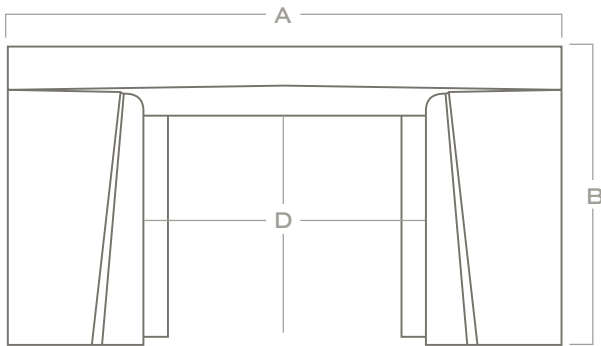

Vivienne

Edition No. 1-06

Vivienne makes a powerful statement with an iconic, sculptural pleat on each side. This modest surround is simple yet chic, creating depth and interest without overwhelming the space around it. Also available with complementary stone, inset on the side panels.

Patent pending.

Top View

Front View

	GRANDE	STANDARD	EUROPEAN
WIDTH (A)	94" 239 cm	86 1/4" 219 cm	78 3/8" 199 cm
HEIGHT (B)	50 3/4" 129 cm	46 1/2" 118 cm	42 1/4" 107 cm
DEPTH (C)	9" 23 cm	8 1/4" 21 cm	7 1/5" 19 cm
FIREBOX OPENING (D)	48" W x 40" H 122cm W x 102cm H	44" W x 36 5/8" H 112cm W x 93cm H	40" W x 33 3/8" H 102cm W x 85cm H