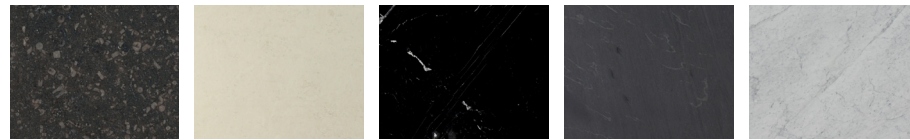

Vivienne

Edition No. 1-06

Vivienne makes a powerful statement with an iconic, sculptural pleat on each side. This modest surround is simple yet chic, creating depth and interest without overwhelming the space around it. Also available with complementary stone, inset on the side panels.

STONE

ARABESCATO CORCHIA ARABESCATO CORCHIA ANTICO BELGIAN BLUESTONE BIANCO PERLINO CALACATTA VIOLETTE CAPPADOCIA

CEPPO DI GRE FRENCH VANILLA LILAC LUANA NERO MARQUINA PICASSO

PIETRA DI CARDOSO ROMAN OCEAN TRAVERTINE ROUGE DE FRANCE TITANIUM TRAVERTINE VERDE LEVANTO WHITE CARRARA

ACCENT STONE - MANTEL SHELF (OPTIONAL)

BELGIAN BLUESTONE BIANCO PERLINO NERO MARQUINA PIETRA DI CARDOSO WHITE CARRARA

METAL (OPTIONAL)

BRONZE BRUSHED PEWTER NATURAL BRASS BLACKENED BRASS BURNISHED BRASS

Stone available in polished, honed, antiqued, and sandblasted & brushed.