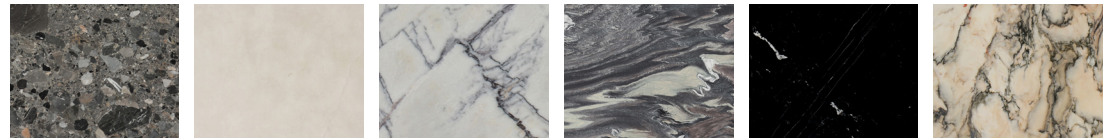

Vivienne

Edition No. 1-06

Vivienne makes a powerful statement with an iconic, sculptural pleat on each side. This modest surround is simple yet chic, creating depth and interest without overwhelming the space around it. Also available with complementary stone, inset on the side panels.

STONE

ARABESCATO CORCHIA ARABESCATO CORCHIA ANTICO BELGIAN BLUESTONE BIANCO PERLINO CALACATTA VIOLETTE CAPPADOCIA

CEPPO DI GRE FRENCH VANILLA LILAC LUANA NERO MARQUINA PICASSO

PIETRA DI CARDOSO ROMAN OCEAN TRAVERTINE ROUGE DE FRANCE TITANIUM TRAVERTINE VERDE LEVANTO WHITE CARRARA

ACCENT STONE - MANTEL SHELF (OPTIONAL)

BELGIAN BLUESTONE BIANCO PERLINO NERO MARQUINA PIETRA DI CARDOSO WHITE CARRARA

METAL (OPTIONAL)

BRONZE BRUSHED PEWTER NATURAL BRASS BLACKENED BRASS BURNISHED BRASS

Stone available in polished, honed, antiqued, and sandblasted & brushed.